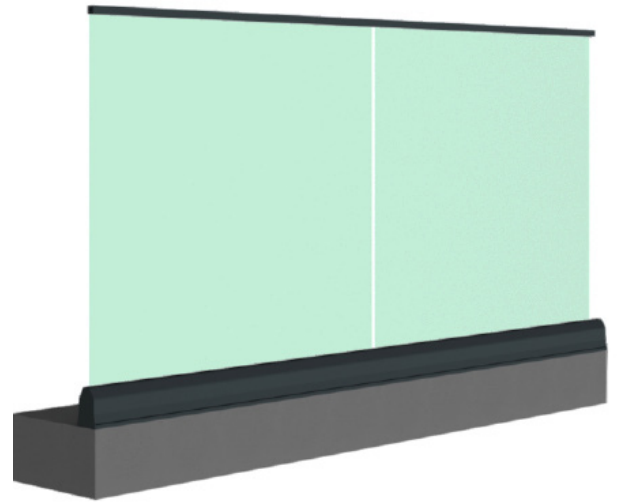

Pureview Top Fixed

Pureview Top Fixed

A popular choice when you want to make a statement with your internal balustrades, or have views that are too amazing to obscure. Used indoors or outdoors Pureview delivers unobstructed views with the option of either a capped interlinking rail, or offset handrail. Also suitable for pool fencing the use of frameless structural glass lets you enjoy the full view whilst providing

Features

- Multiple glass options
- Suitable for Pool fencing (F9)
- Tough powdercoated finish in your choice of colour*
- High quality T5/T6 aluminium and stainless steel fasteners
- Available to suit a range of substrates
- Designed and made in New Zealand

Handrail Options

Tubular
Offset

Interlinking
Rail

- SURFACE FINISH - Powdercoated (Dulux Duralloy or Duratec range) or anodised (*)
- MATERIALS - 6060 T5/T6 aluminium - 316 Stainless steel
- NZBC COMPLIANCE - B1 (Structure), B2 (Durability), D1 (Access routes), F4 (Safety from falling), F9 (Pool fencing)
- OCCUPANCY TYPES - A,B,E & C3
- INSTALLATION - Spectrum Balustrade Systems to be fully installed by accredited installers