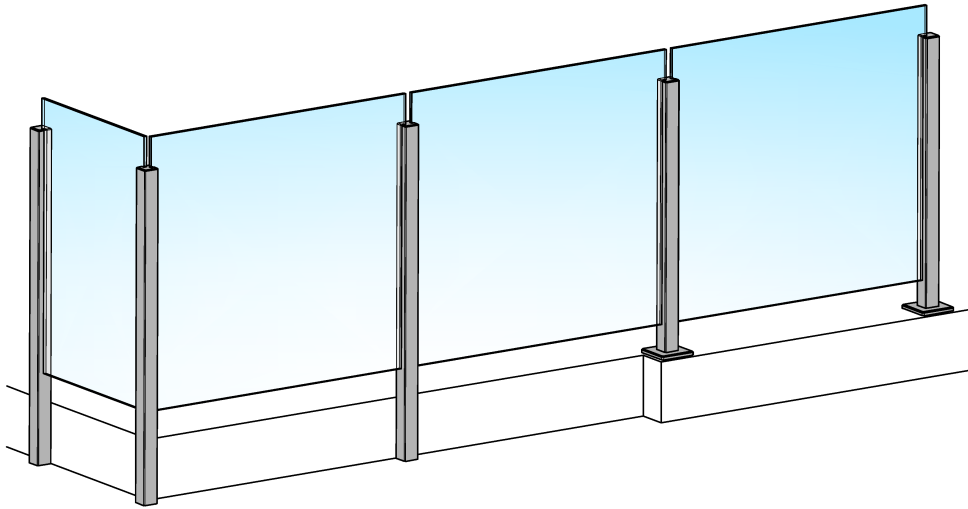

 **spectrum**

Clearview Semi-Frameless

Clearview Semi-Frameless

Clearview Semi-Frameless balustrade absence of horizontal frame provides a sleek unobtrusive style for those all important views. Clearview Semi-Frameless is the traditional semi-frameless with no handrail.

ACCESS ROUTES - Offset can be added to make access route compliant

FIXING OPTIONS - Available in a range of fixing options/substrates. For a specific fixing detail and post spans to suit your requirements please visit spectrum.co.nz

- SURFACE FINISH - Powdercoated (Dulux Duralloy or Duratec range) or Anodised
- MATERIALS - 6060 T5/T6 aluminium - 316 Stainless steel - Toughened & laminated safety glass
- NZBC COMPLIANCE - B1 (Structure), B2 (Durability), D1 (Access routes), F4 (Safety from falling), F9 (Pool fencing)
- OCCUPANCY TYPES - A, B, E & C3
- INSTALLATION - Spectrum Balustrade Systems to be fully installed by accredited installers