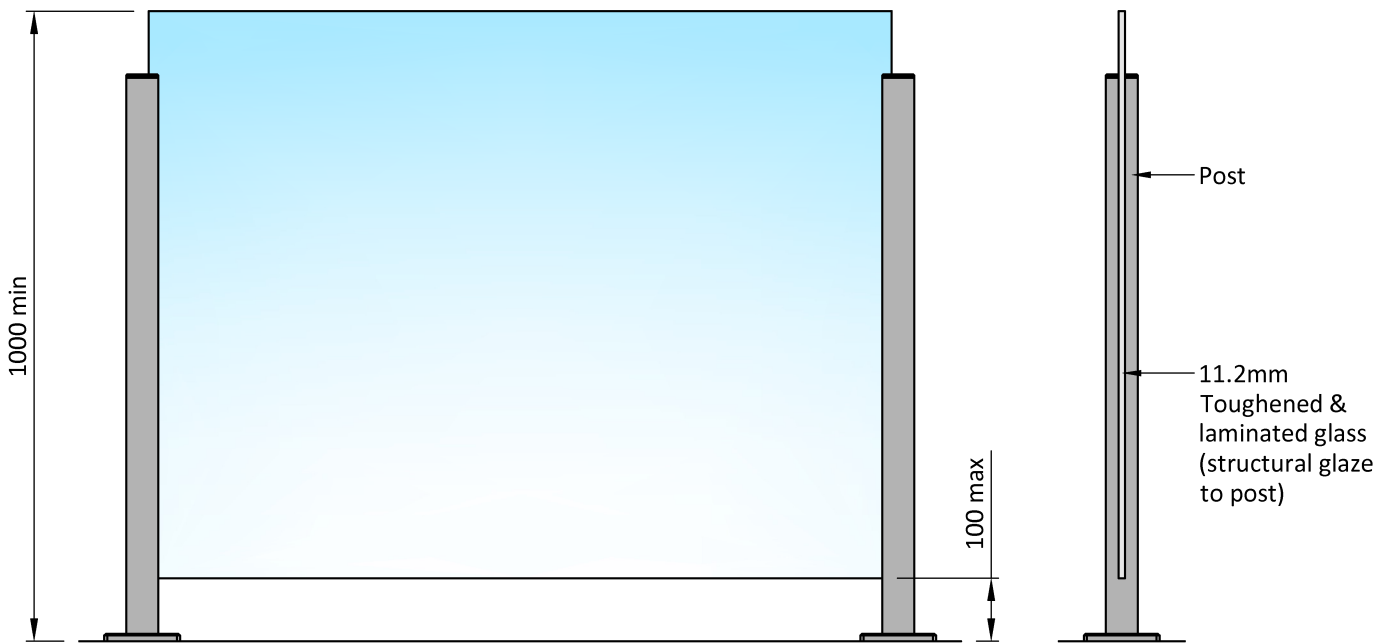

 **spectrum**

Clearview Semi-Frameless

Clearview Semi-Frameless

Clearview Semi-Frameless balustrade absence of horizontal frame provides a sleek unobtrusive style for those all important views. Clearview Semi-Frameless is the traditional semi-frameless with no handrail.

ACCESS ROUTES - Offset can be added to make access route compliant

FIXING OPTIONS - Available in a range of fixing options/substrates. For a specific fixing detail and post spans to suit your requirements please visit spectrum.co.nz

- SURFACE FINISH - Powdercoated (Dulux Duralloy or Duratec range) or Anodised
- MATERIALS - 6060 T5/T6 aluminium - 316 Stainless steel - Toughened & laminated safety glass
- NZBC COMPLIANCE - B1 (Structure), B2 (Durability), D1 (Access routes), F4 (Safety from falling), F9 (Pool fencing)
- OCCUPANCY TYPES - A, B, E & C3
- INSTALLATION - Spectrum Balustrade Systems to be fully installed by accredited installers